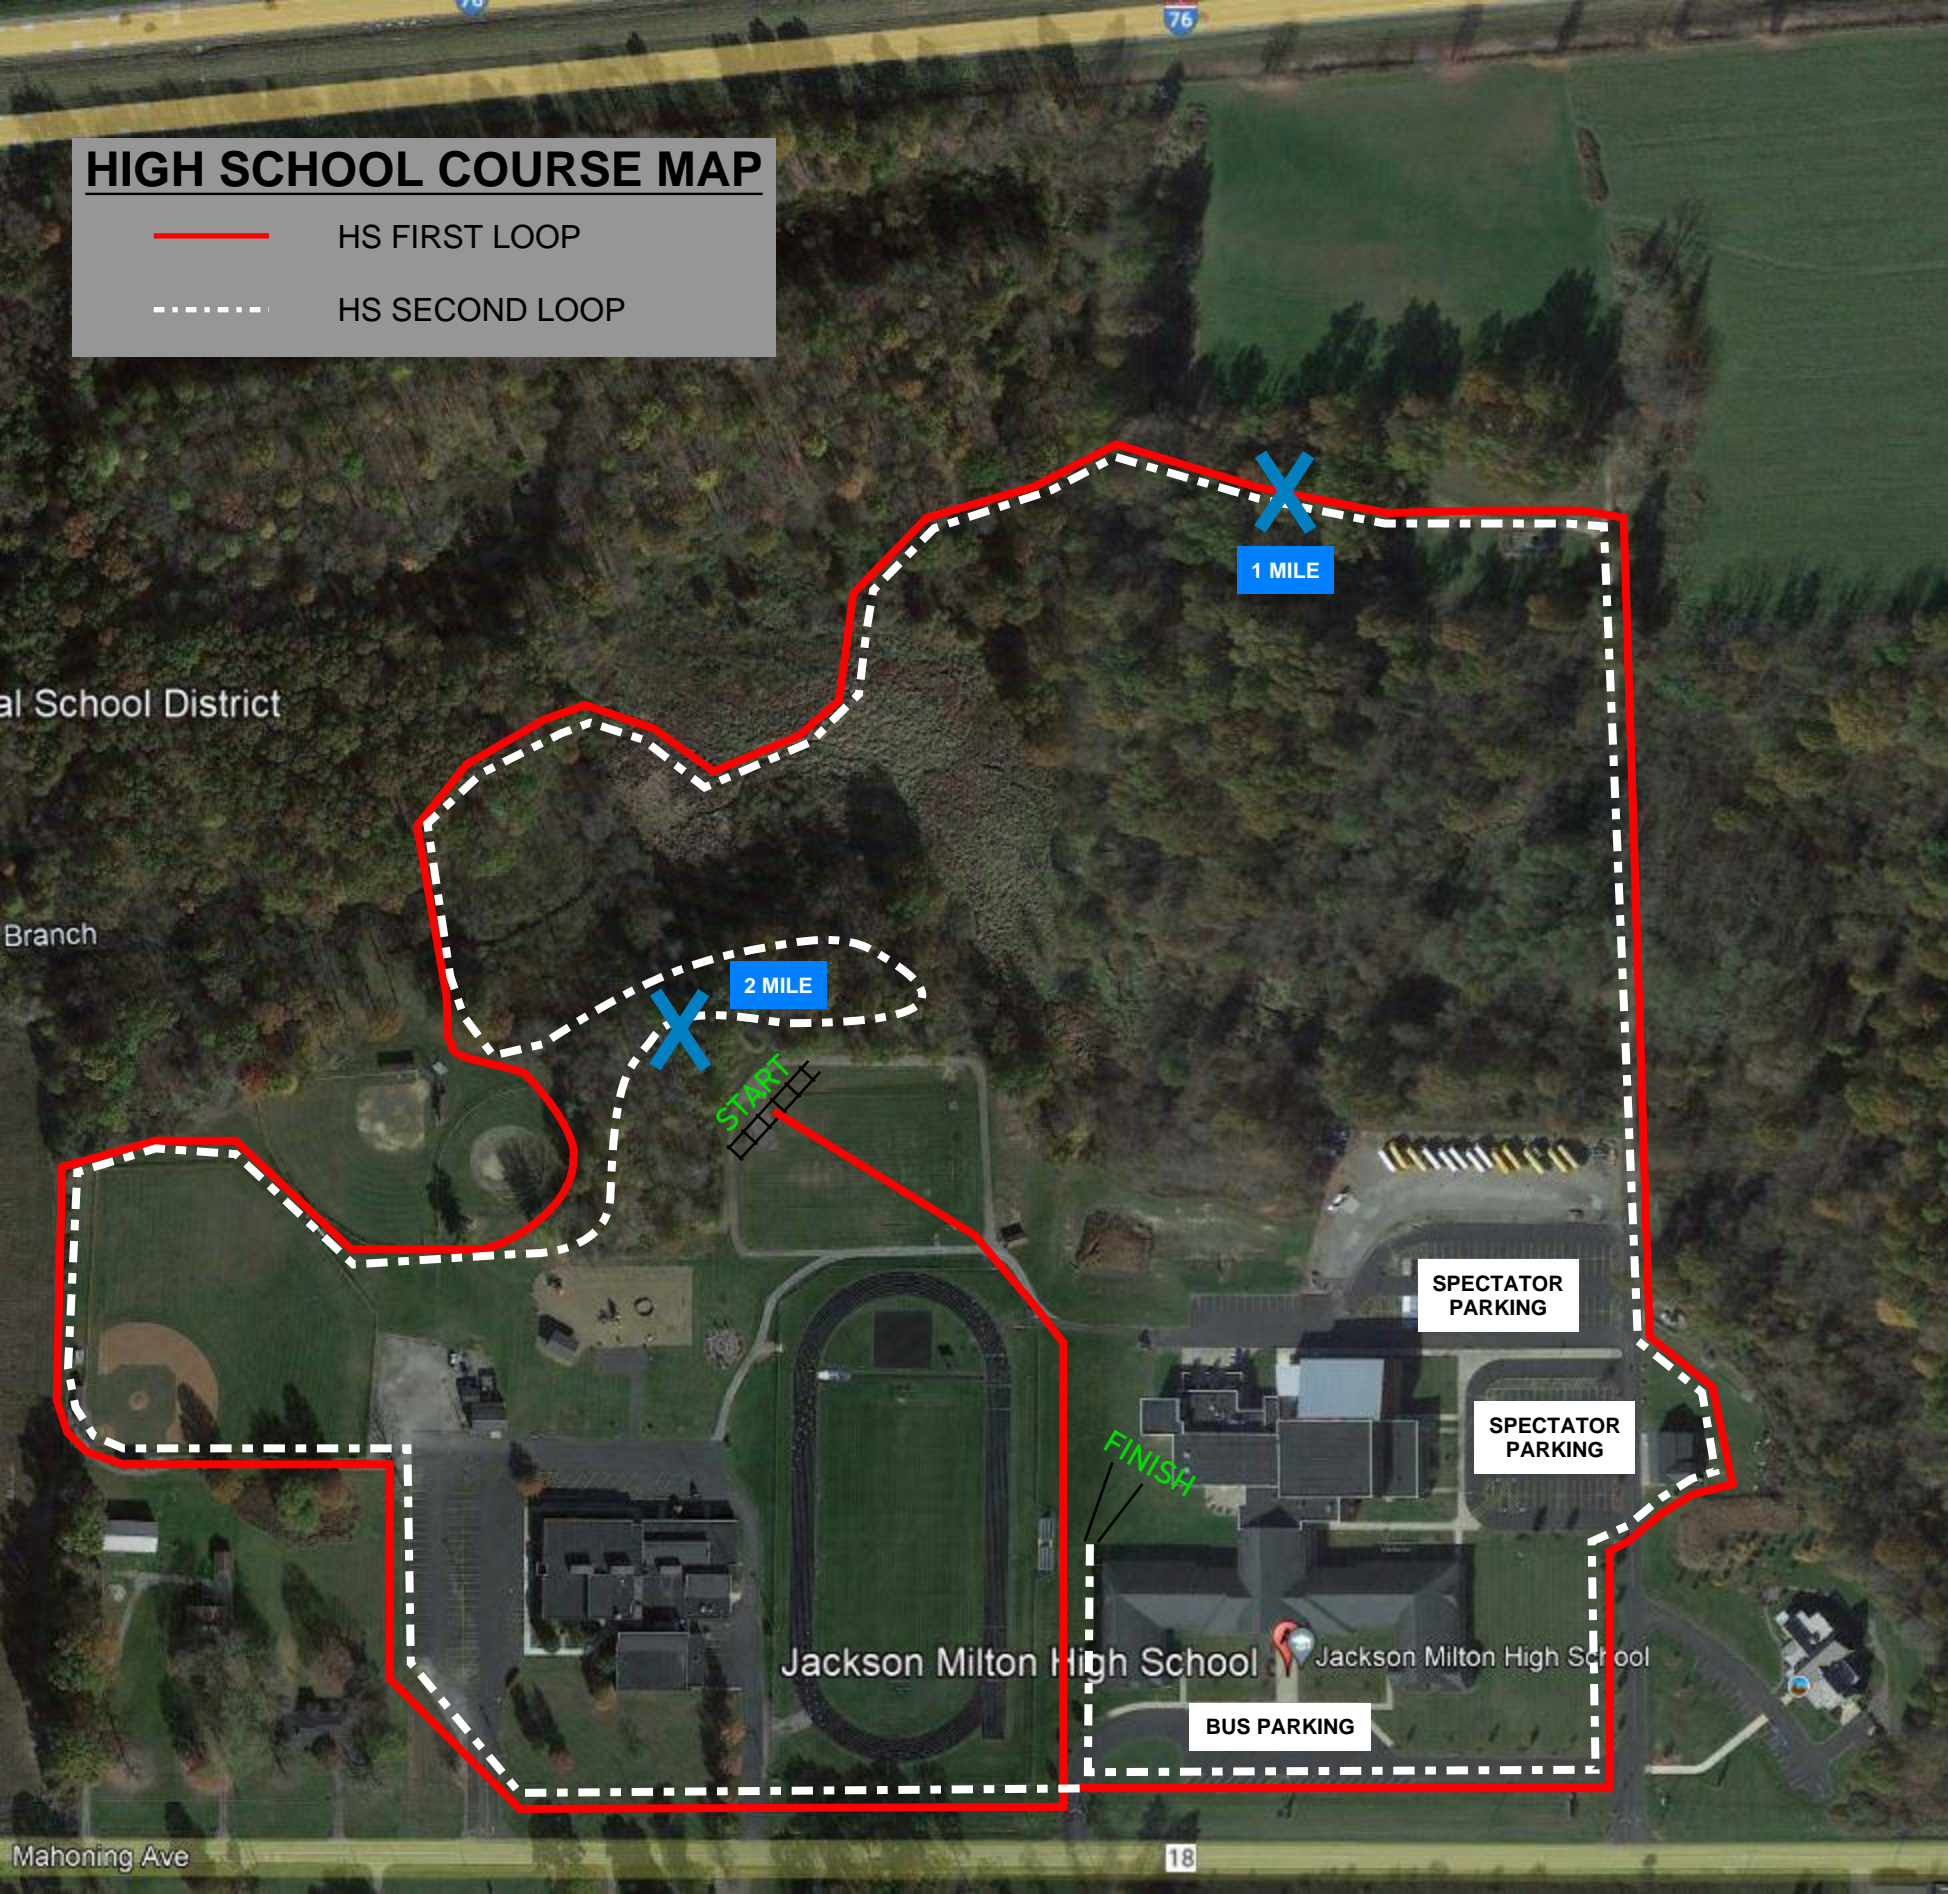

# HIGH SCHOOL COURSE MAP

- HS FIRST LOOP
- - - HS SECOND LOOP

al School District

Branch

START

1 MILE

2 MILE

SPECTATOR PARKING

SPECTATOR PARKING

Jackson Milton High School Jackson Milton High School

BUS PARKING

FINISH

Mahoning Ave

18